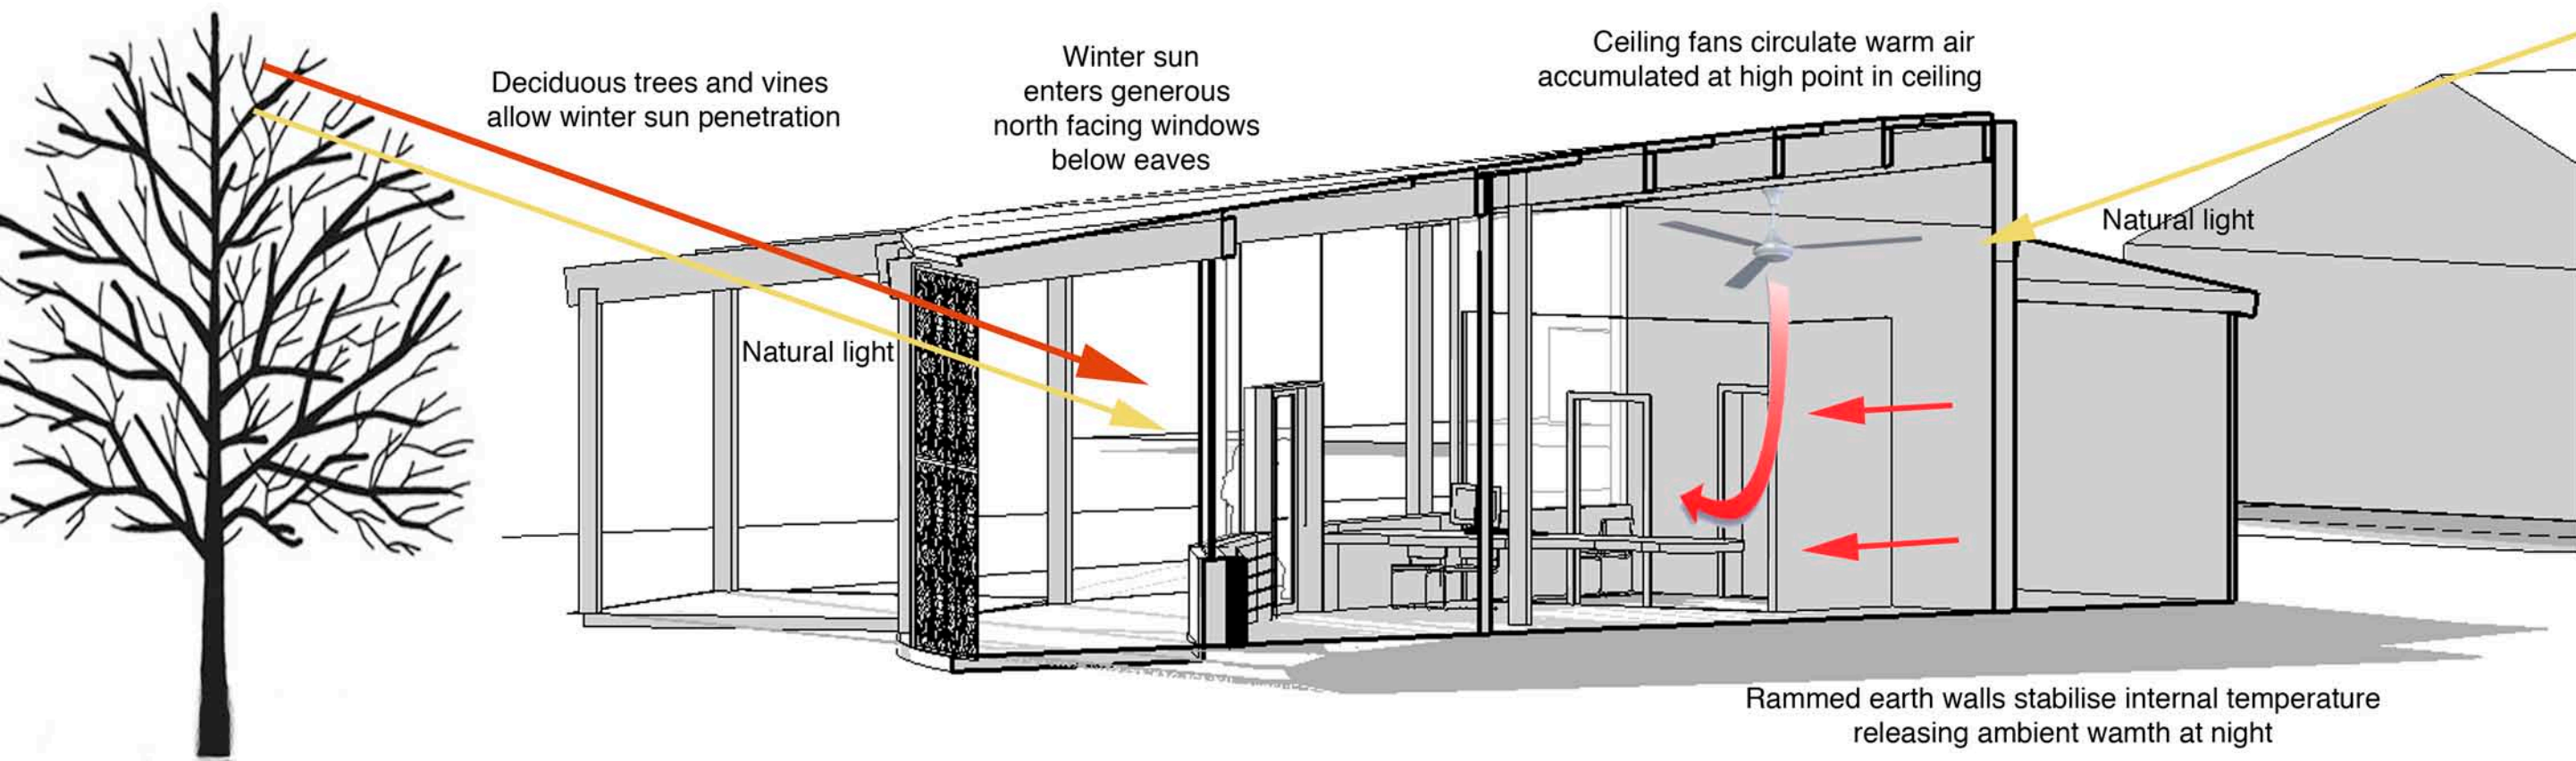

Adze

CHARACTER

Energy Efficient House Design and
Specialist Art Construction

Principal designer Jeremy Keyte

44 High Street, Willunga, 5172

EMail adze@internode.on.net

Telephone 08 85562029

Mobile 0414448434

Fax 08 85562753

Library- Energy Efficiency

Energy Efficiency- Winter condition